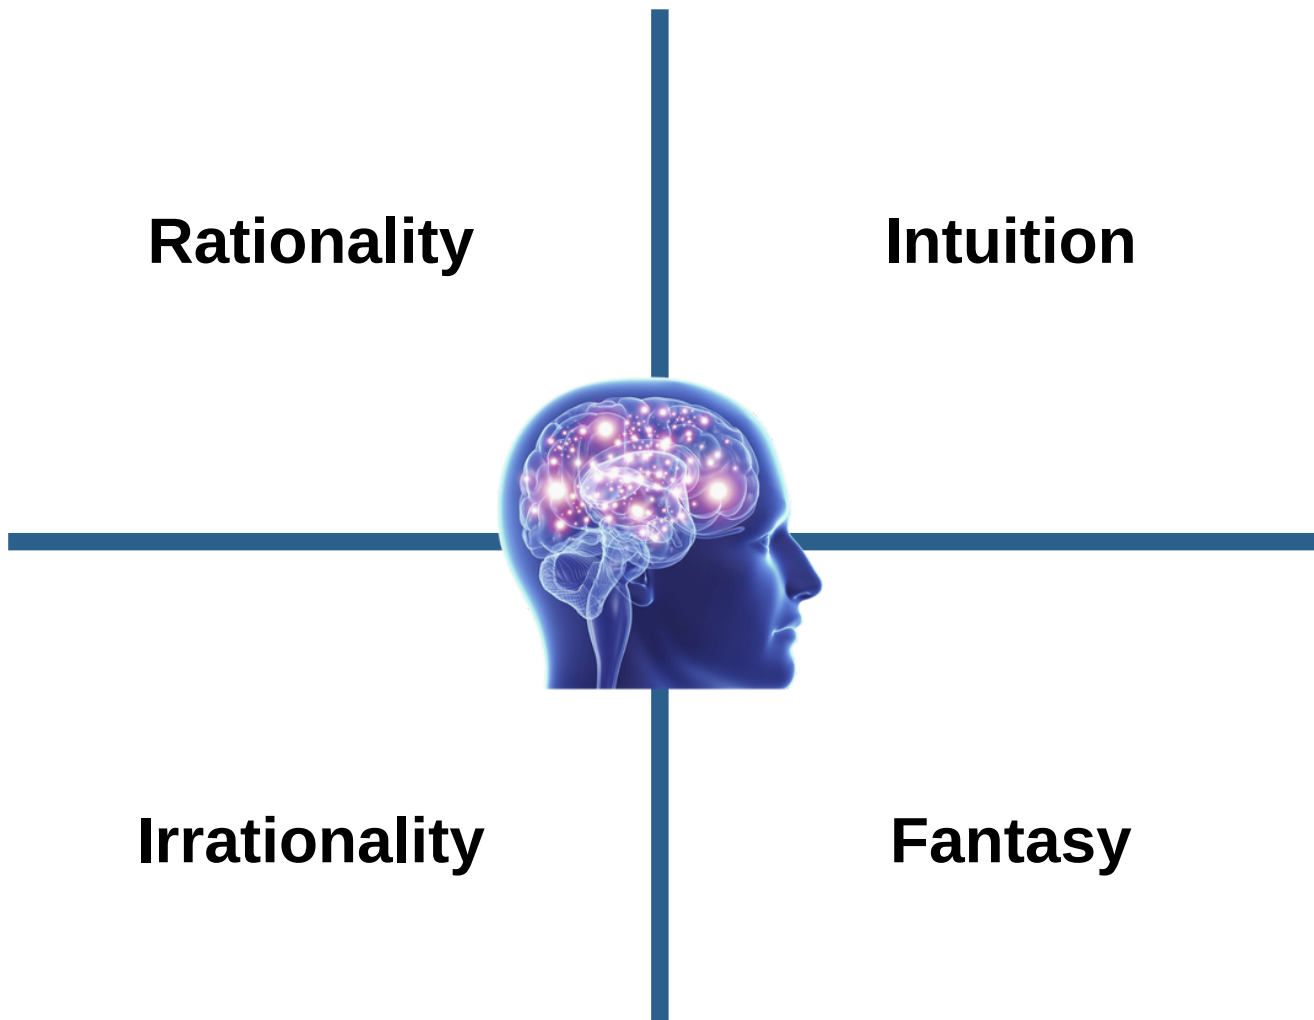

“The intuitive mind is a sacred gift and the rational mind is a faithful servant.”

–Einstein

The brain has the ability to rewire itself to maximize the synergy between rationality and intuition, and to diminish the negative effects of irrationality and fantasy.